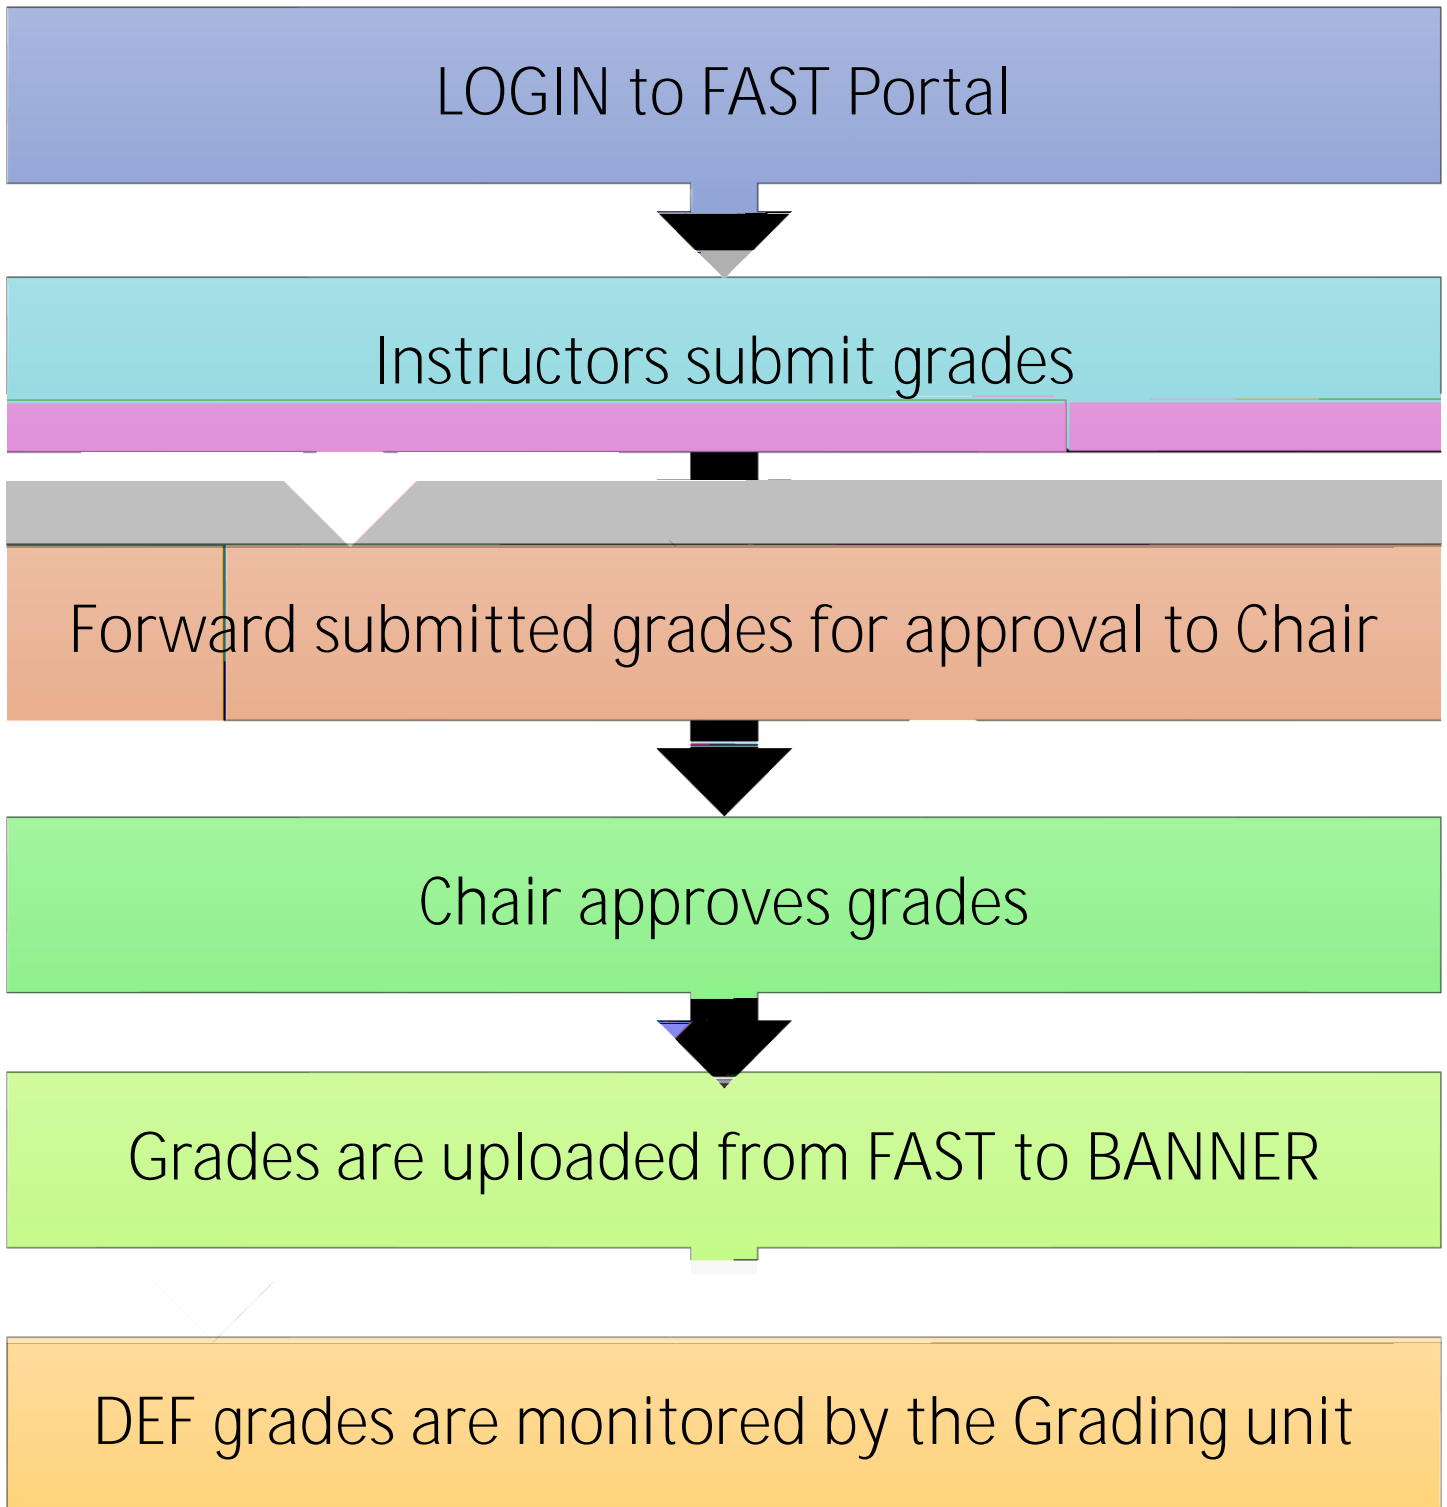

UNBC FAST Portal Grade Submission

Overview

72 hours

Process Flow Chart

Return
Approved Submit

Setting an Alternate Approver